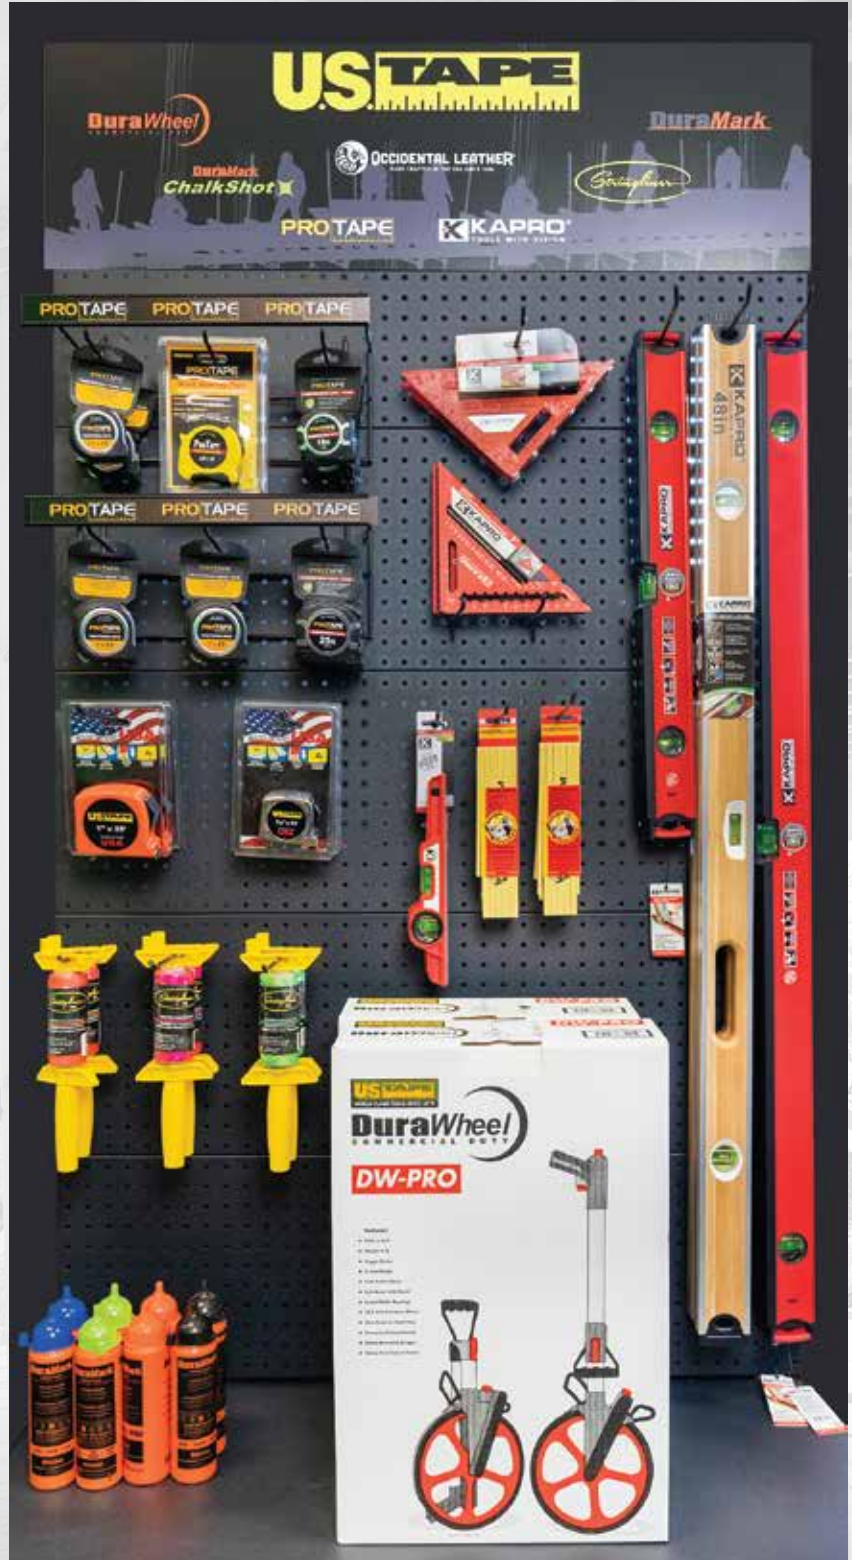

U.S. TAPE
WORLD CLASS TOOLS SINCE 1876

Use Promo Code Q42023

Runs Oct. 1 through Dec. 20, 2023

Ph: 215-541-1850 | Email PO's to: orders@ustape.com | Minimum Order: $150.00